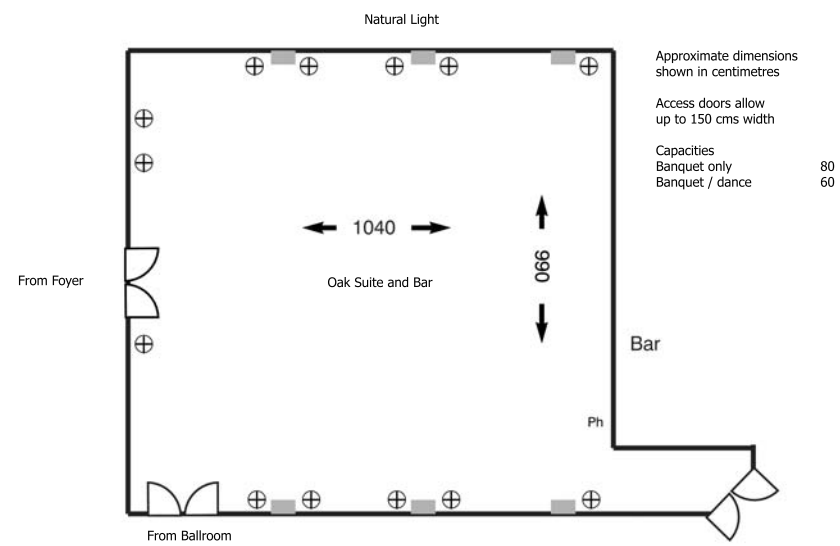

The Oak Suite