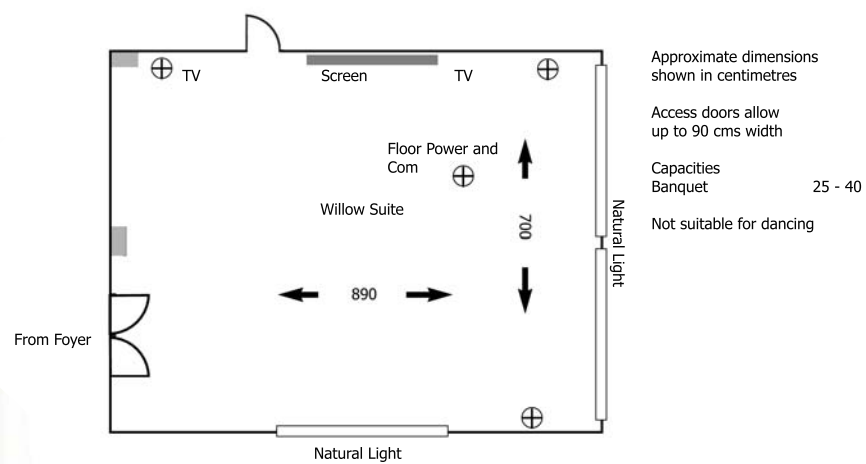

The Willow Suite