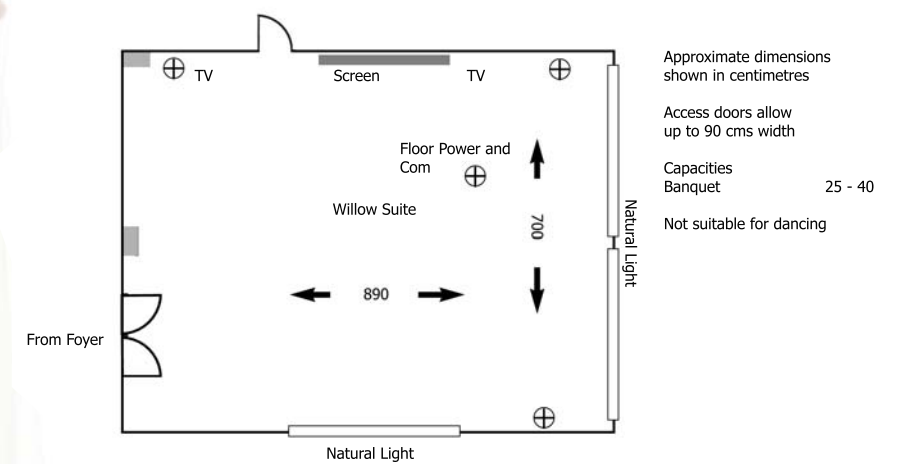

The Willow Suite

the cabarfeidh hotel
manor park stornoway
isle of lewis HS1 2EU

the cabarfeidh hotel
manor park stornoway
isle of lewis HS1 2EU