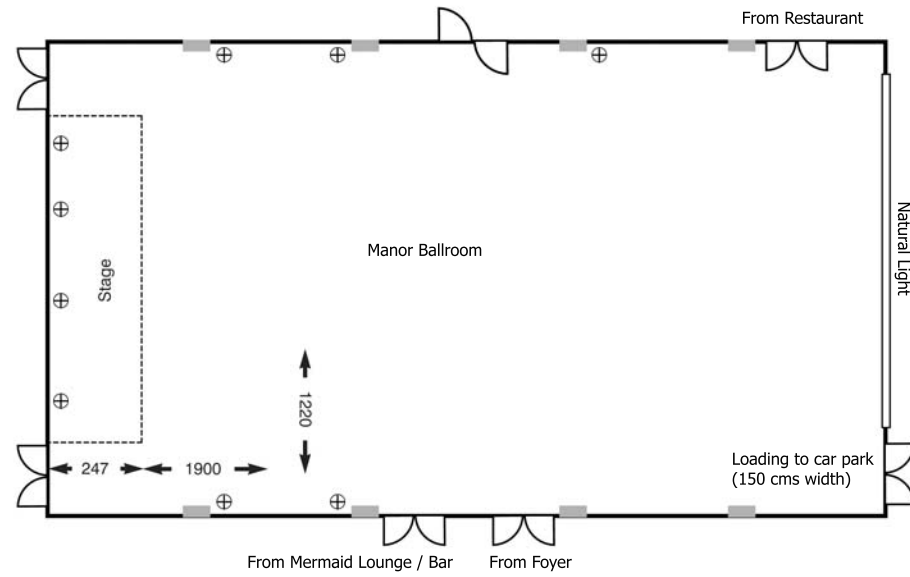

# banqueting suites

Approximate dimensions shown in centimetres  
 Access doors allow up to 150 cms width  
 Capacities: Banquet/Dance 180, Dance - 200

## Manor Ballroom