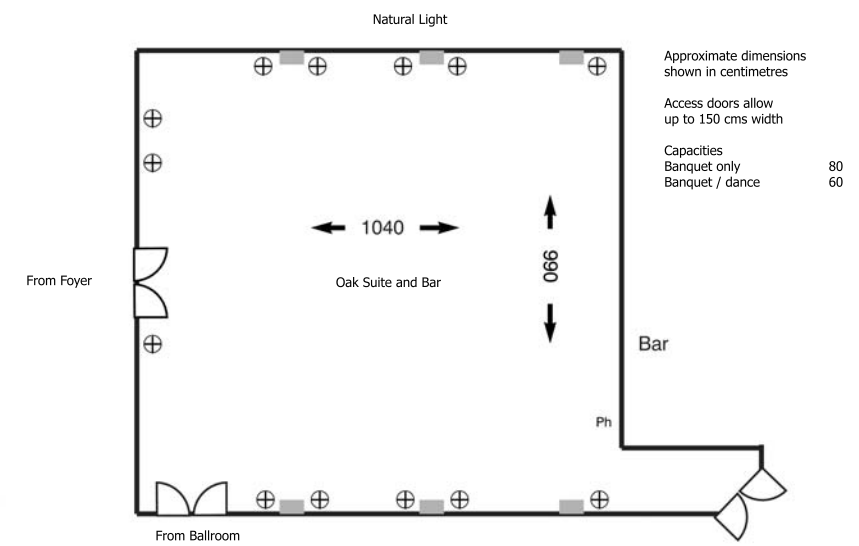

The Oak Suite