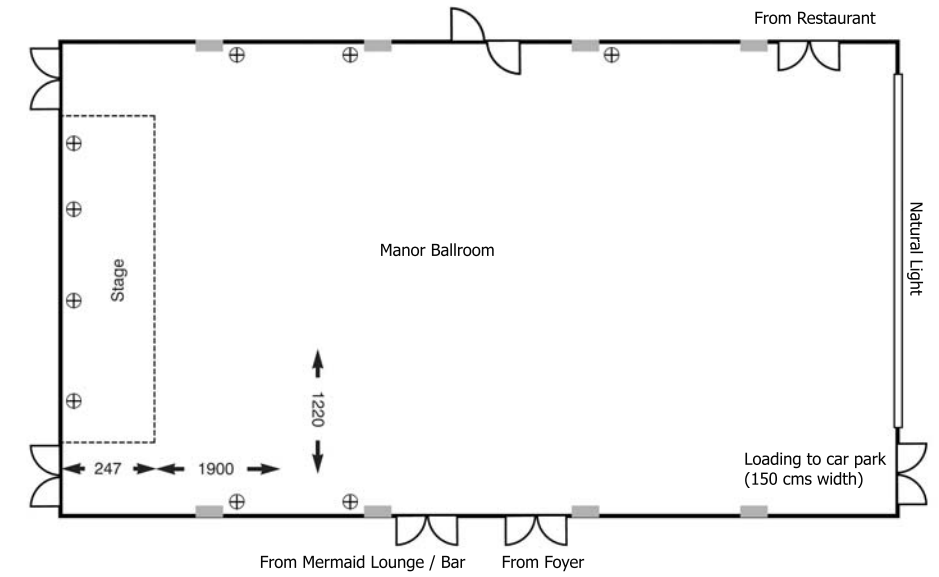

# banqueting suites

Approximate dimensions shown in centimetres  
 Access doors allow up to 150 cms width  
 Capacities: Banquet/Dance 180, Dance - 200

## Manor Ballroom